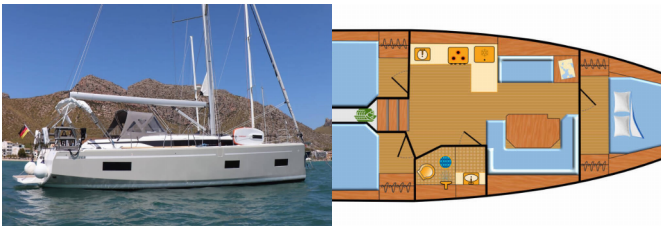

**Yacht Base** Palma De Mallorca, Marina Naviera Balear, Spain

**Yacht ID** 5523

**Yacht Brands** Bavaria

**Yacht Name** Levante

**Production Year** 2023

**Length** 11.31 M

**Cabins** 3

**Berths** 6

**Max Persons** 6

**WC** 1

**ADDITIONAL:** Flag

**COMFORT:** Cockpit cushions

**DECK:** Anchor light, Anchor with chain, Bathing platform, Bimini top, Boat hook, Bosun's chair (Safe seat) (boatswain's chair), Cockpit table, Cockpit/stern, outside shower, Deck brush, Dinghy, Electric anchor windlass, Fenders, Gangway, Jerry cans for diesel, Mooring ropes, Spare anchor (Reserve, Auxiliary anchor), Sprayhood, Swimming ladder, Teak cockpit