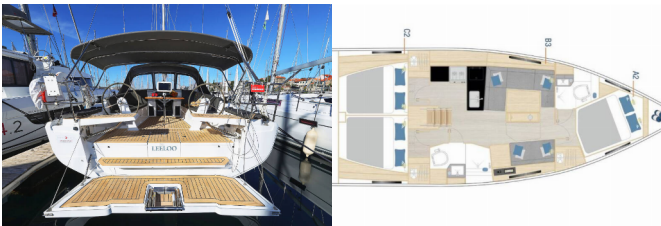

HANSE 360

Leeloo (2025)

Conviva Maris D.O.O. • Paraćeva 8 • 21000 Split • Croatia

Phone: +385 91 300 2377

E-mail: info@croatia-holidays-charter.com

Web: www.croatia-holidays-charter.com

Yacht Base	Marina Mandalina, Sibenik, Croatia
Yacht ID	5514
Yacht Brands	Hanse Yachts
Yacht Name	Leeloo
Production Year	2025
Length	11.32 M
Cabins	3
Berths	6 + 2
Max Persons	8
WC	2

COMFORT: Bed linen

DECK: Bathing platform, Bimini top, Cockpit table, Cockpit/stern, outside shower, Dinghy, Sprayhood, Teak cockpit

ENTERTAINMENT: Outdoor speakers, Radio CD mp3 player + USB

GALLEY: Hot water, Kitchen utensils (Galley equipment, cutlery), Oven, Refrigerator, Stove

INTERIOR: Salon

NAVIGATION: Autopilot, Bow thruster, GPS chart plotter - cockpit, Nautical charts, Pilot book, Tridata

SAFETY: VHF radio

YACHT ELECTRICS: Battery charger, Inverter

PRICE AND AVAILABILITY

Hanse 360 Leeloo (2025)