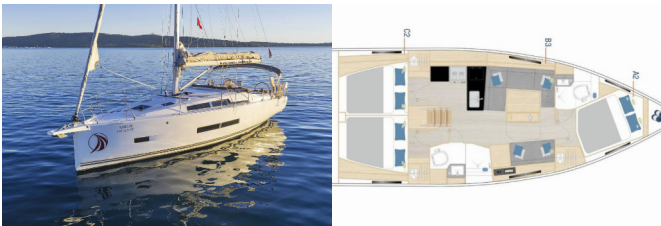

HANSE 360

Amelie (2025)

Conviva Maris D.O.O. • Paraćeva 8 • 21000 Split • Croatia

Phone: +385 91 300 2377

E-mail: info@croatia-holidays-charter.com

Web: www.croatia-holidays-charter.com

Yacht Base	Marina Kastela, Croatia
Yacht ID	5513
Yacht Brands	Hanse Yachts
Yacht Name	Amelie
Production Year	2025
Length	11.32 M
Cabins	3
Berths	6 + 2
Max Persons	8
WC	2

COMFORT: Bed linen

DECK: Bathing platform, Bimini top, Cockpit table, Cockpit/stern, outside shower, Dinghy, Sprayhood, Teak cockpit

ENTERTAINMENT: Outdoor speakers, Radio CD mp3 player + USB

GALLEY: Hot water, Kitchen utensils (Galley equipment, cutlery), Oven, Refrigerator, Stove

INTERIOR: Salon

NAVIGATION: Autopilot, Bow thruster, GPS chart plotter - cockpit, Nautical charts, Pilot book, Tridata

SAFETY: VHF radio

YACHT ELECTRICS: Battery charger, Inverter

PRICE AND AVAILABILITY

Hanse 360 Amelie (2025)