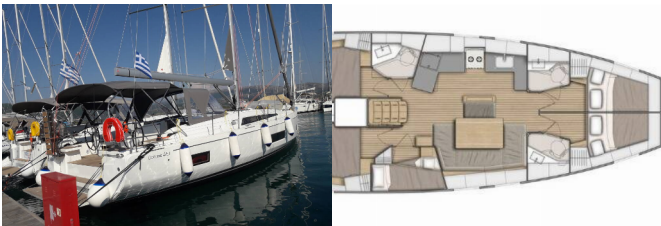

OCEANIS 46.1

Chrisel (2020)

Conviva Maris D.O.O. • Paraćeva 8 • 21000 Split • Croatia

Phone: +385 91 300 2377

E-mail: info@croatia-holidays-charter.com

Web: www.croatia-holidays-charter.com

DECK: Bathing platform, Inox Boarding Ladder, Sprayhood, Teak deck

ENTERTAINMENT: Radio CD mp3 player + USB, Bluetooth

GALLEY: Freezer, Kitchen utensils (Galley equipment, cutlery)

INTERIOR: Electric fans in cabins, Electric toilet

NAVIGATION: Autopilot, Bow thruster, GPS chart plotter - cockpit, Log, Speed, Depth- echo sounder, Wind/speed/depth instruments

SAFETY: VHF radio

YACHT ELECTRICS: Batteries, Solar panels, USB sockets

Yacht Base Lefkas, D-Marin, Greece

Yacht ID 5506

Yacht Brands Beneteau

Yacht Name Chrisel

Production Year 2020

Length 14.60 M

Cabins 5

Berths 10

Max Persons 10

WC 3