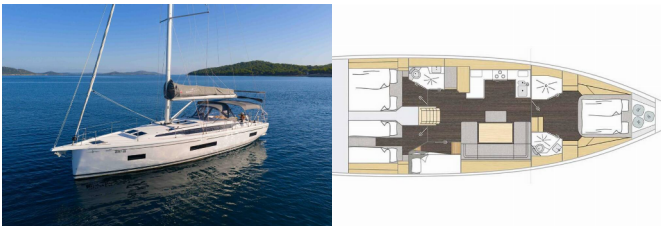

<b>Yacht Base</b>	Marina Mandalina, Sibenik, Croatia
<b>Yacht ID</b>	5505
<b>Yacht Brands</b>	Bavaria
<b>Yacht Name</b>	Sofia
<b>Production Year</b>	2025
<b>Length</b>	14.50 M
<b>Cabins</b>	4
<b>Berths</b>	8 + 1
<b>Max Persons</b>	9
<b>WC</b>	2

**COMFORT:** Cockpit cushions

**DECK:** Anchor line, Anchor swivel, Bimini top, Black ball, Black conus, Boat hook, Bosun's chair (Safe seat) (boatswain's chair), Canister for water, Cockpit table, Cockpit/stern, outside shower, Dinghy, Dinghy (byboat) pump, Electric anchor windlass, Fenders, Gangway, Hawser, Impeller, V-belt, oilfilter, Jerry cans for diesel, Main anchor, Mooring ropes, Plastic bucket, Repair box for dinghy, Round/globular fender, Spare anchor (Reserve, Auxiliary anchor), Spotlight / Headlights, Sprayhood, Spring line, Teak cockpit, Water hose