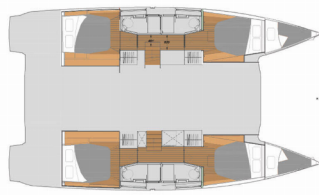

Conviva Maris D.O.O. • Paraćeva 8 • 21000 Split • Croatia

Phone: +385 91 300 2377

E-mail: info@croatia-holidays-charter.com

Web: www.croatia-holidays-charter.com