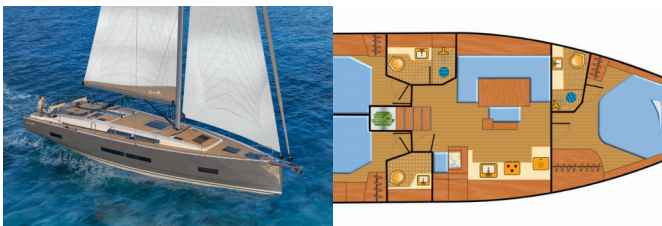

HANSE 460

Amari (2025)

Conviva Maris D.O.O. • Paraćeva 8 • 21000 Split • Croatia

Phone: +385 91 300 2377

E-mail: info@croatia-holidays-charter.com

Web: www.croatia-holidays-charter.com

Yacht Base	Marina Frapa, Rogoznica, Croatia
Yacht ID	5452
Yacht Brands	Hanse Yachts
Yacht Name	Amari
Production Year	2025
Length	14.60 M
Cabins	3
Berths	6 + 2
Max Persons	8
WC	3

COMFORT: Cockpit cushions

DECK: Anchor, Anchor with chain, Bimini top, Boat hook, Cockpit table, Cockpit/stern, outside shower, Deck brush, Dinghy, Electric anchor windlass, Fenders, Gangway, Hydraulic lifting swimming platform, Sailor's knife, Sprayhood, Swimming ladder, Teak cockpit