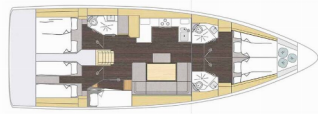

Conviva Maris D.O.O. • Paraćeva 8 • 21000 Split • Croatia

Phone: +385 91 300 2377

E-mail: info@croatia-holidays-charter.com

Web: www.croatia-holidays-charter.com