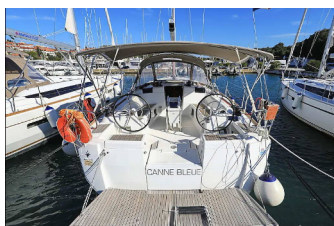

SUN ODYSSEY 449

Canne Bleue (2016)

Conviva Maris D.O.O. • Paraćeva 8 • 21000 Split • Croatia

Phone: +385 91 300 2377

E-mail: info@croatia-holidays-charter.com

Web: www.croatia-holidays-charter.com

Yacht Base	Rhodes New Marina, Greece
Yacht ID	5438
Yacht Brands	Jeanneau
Yacht Name	Canne Bleue
Production Year	2016
Length	13.34 M
Cabins	4
Berths	8 + 2
Max Persons	10
WC	2

COMFORT: Cockpit cushions

DECK: Anchor, Bimini top, Cockpit/stern, outside shower, Deck brush, Dinghy, Electric anchor windlass, Fenders, Folding cockpit table, Plastic bucket, Sprayhood

ENTERTAINMENT: Fusion radio, Outdoor speakers, USB