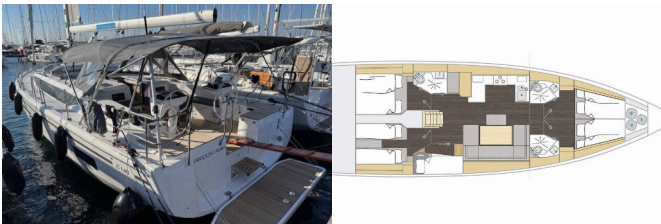

BAVARIA C46

Princess Laura (2025)

Conviva Maris D.O.O. • Paraćeva 8 • 21000 Split • Croatia

Phone: +385 91 300 2377

E-mail: info@croatia-holidays-charter.com

Web: www.croatia-holidays-charter.com

Yacht Base Marina Punat, Krk, Croatia

Yacht ID 5433

Yacht Brands Bavaria

Yacht Name Princess Laura

Production Year 2025

Length 14.50 M

Cabins 5

Berths 10 + 2

WC 3

COMFORT: Bed linen, Blankets, Cockpit cushions, Pillows

DECK: Bathing platform, Bilge pump - Mechanic, Bimini top, Boat hook, Bosun's chair (Safe seat) (boatswain's chair), Cockpit fridge, Cockpit grill, Cockpit table with light, Cockpit/stern, outside shower, Deck brush, Dinghy, Dinghy (byboat) pump, Electric anchor windlass, Fenders, Gangway, Impeller, Jerry cans for diesel, Main anchor, Mooring ropes, Plastic bucket, Round/globular fender, Sea/Storm drogue anchor, Side door for boarding, Spare anchor (Reserve, Auxiliary anchor), Sponge, Sprayhood, Spring line, Swimming ladder, Teak cockpit, Water hose, Winch handles

ENTERTAINMENT: Bluetooth player, FUSION sound system, mp3 player, Outdoor speakers, Radio, USB

GALLEY: Gas bottles, Gas cookers, Hot water, Kitchen utensils (Galley equipment, cutlery), Oven, Refrigerator, Sink

INTERIOR: Barometer, Clock, Clothes hangers, Electric toilet, Inside shower, Oak interior, Upholstery, Yacht documents, Yacht keys

NAVIGATION: Autopilot, Binoculars, Bow thruster, Composite steering wheels, CRO flag, Echosounder/Depthsounder, GPS chart plotter - cockpit, Hand bearing compass, Harbour guides, LED Navigation lights, Logge/Lot/Speed/Wind, Navigation (Nautical) charts and nautical guide, Navigation set, Radar reflector, Spyglass with bearing compass, Tridata, Wind instrument/Anemometer

SAFETY: Automatic Inflatable Life Jacket, Black Water Tank, Day shapes / signals, Distress signals, Emergency tiller, Fire extinguisher, First aid kit, Flashlight, Fog horn, Life belts (Safety harness), Life buoy + Flashing light, Set of tools, Thermal suit, VHF radio

YACHT ELECTRICS: Air Conditioning, Battery charger, Bilge pump - Electric, Heating, Plug 220V, 12 V, Service batteries, Shore connection 220 V, Solar panels, Start battery