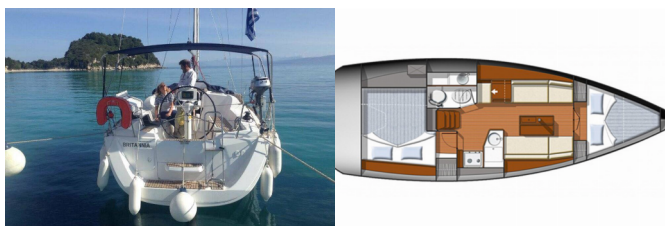

SUN ODYSSEY 33I

Britannia (2014)

Conviva Maris D.O.O. • Paraćeva 8 • 21000 Split • Croatia

Phone: +385 91 300 2377

E-mail: info@croatia-holidays-charter.com

Web: www.croatia-holidays-charter.com

Yacht Base	Corfu, Gouvia Marina, Greece
Yacht ID	540
Yacht Brands	Jeanneau
Yacht Name	Britannia
Production Year	2014
Length	9.96 M
Cabins	2
Berths	4 + 2
WC	1

COMFORT: Bed linen, Towels

DECK: Bimini top, Bosun's chair (Safe seat) (boatswain's chair), Cockpit table, Cockpit/stern, outside shower, Dinghy, Electric anchor windlass, Gangway, Main anchor, Main Deck Compass, Outboard engine, Sprayhood, Swimming ladder