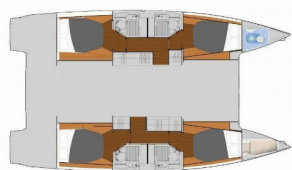

Conviva Maris D.O.O. • Paraćeva 8 • 21000 Split • Croatia

Phone: +385 91 300 2377

E-mail: info@croatia-holidays-charter.com

Web: www.croatia-holidays-charter.com