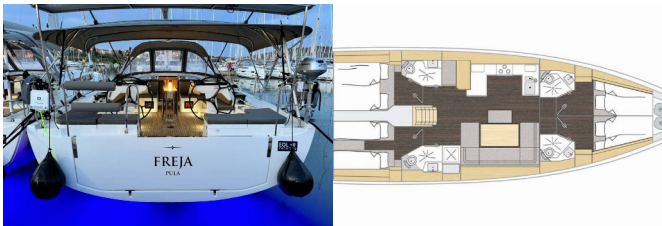

BAVARIA C46

Freja (2025)

Conviva Maris D.O.O. • Paraćeva 8 • 21000 Split • Croatia

Phone: +385 91 300 2377

E-mail: info@croatia-holidays-charter.com

Web: www.croatia-holidays-charter.com

Yacht Base	Marina Tehnomont Veruda, Pula, Croatia
Yacht ID	5352
Yacht Brands	Bavaria
Yacht Name	Freja
Production Year	2025
Length	14.50 M
Cabins	4
Berths	8 + 2
Max Persons	10
WC	4

COMFORT: Bed linen, Blankets, Cockpit cushions, Pillows

DECK: Bathing platform, Bilge pump - Mechanic, Bimini top, Boat hook, Bosun's chair (Safe seat) (boatswain's chair), Cockpit fridge, Cockpit grill, Cockpit table with light, Cockpit/stern, outside shower, Deck brush, Dinghy, Dinghy (byboat) pump, Electric anchor windlass, Fenders, Gangway, Impeller, V-belt, oilfilter, Jerry cans for diesel, Main anchor, Mooring ropes, Plastic bucket, Round/globular fender, Sea/Storm drogue anchor, Side door for boarding, Spare anchor (Reserve, Auxiliary anchor), Sponge, Sprayhood, Spring line, Swimming ladder, Teak cockpit, Water hose, Winch handles

ENTERTAINMENT: Bluetooth player, FUSION sound system, mp3 player, Outdoor speakers, Underwater lights, USB

GALLEY: Gas bottles, Gas cookers, Hot water, Kitchen utensils (Galley equipment, cutlery), NESPRESSO coffee machine, Oven, Refrigerator, Sink

INTERIOR: Barometer, Clock, Clothes hangers, Electric toilet, Inside shower, Oak interior, Upholstery, Yacht documents, Yacht keys

NAVIGATION: Autopilot, Binoculars, Bow thruster, CRO flag, Echosounder/Depthsounder, GPS chart plotter - cockpit, Hand bearing compass, Harbour guides, LED Navigation lights, Logge/Lot/Speed/Wind, Navigation (Nautical) charts and nautical guide, Navigation set, Radar reflector, Spyglass with bearing compass, Tridata, Wind instrument/Anemometer

SAFETY: Black Water Tank, Day shapes / signals, Distress signals, Emergency tiller, Engine spare parts, Fire extinguisher, First aid kit, Flashlight, Fog horn, Life belts (Safety harness), Life buoy + Flashing light, Life jackets, Oars (Paddles), Set of tools, Thermal suit, VHF radio

YACHT ELECTRICS: Air Conditioning, Battery charger, Bilge pump - Electric, Heating, Plug 220V, 12 V, Service batteries, Shore connection 220 V, Solar panels, Start battery