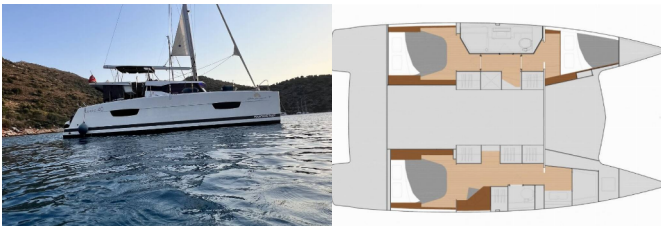

FOUNTAIN PAJOT LUCIA 40

Dolce (2020)

Conviva Maris D.O.O. • Paraćeva 8 • 21000 Split • Croatia

Phone: +385 91 300 2377

E-mail: info@croatia-holidays-charter.com

Web: www.croatia-holidays-charter.com

DECK: Dinghy, Electric anchor windlass, Main anchor, Outboard engine

GALLEY: Coffee machine, Ice maker, Refrigerator

NAVIGATION: Autopilot, GPS chart plotter, Wind/speed/depth instruments

SAFETY: Safety equipment

YACHT ELECTRICS: 220V socket, Shore connection 220 V, Solar panels, Watermaker - desalinator

Yacht Base Orhaniye, Ella Yacht Club,
Turkey

Yacht ID 5347

Yacht Brands Fountaine Pajot

Yacht Name Dolce

Production Year 2020

Length 11.73 M

Cabins 3

Berths 6

Max Persons 6

WC 2