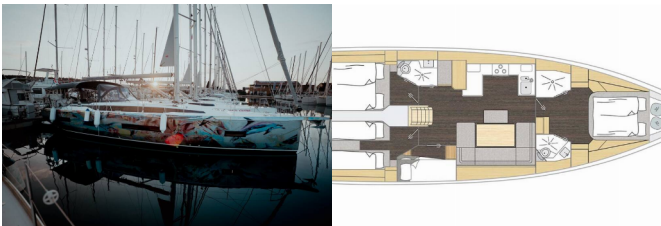

BAVARIA C46

Art N (2025)

Conviva Maris D.O.O. • Paraćeva 8 • 21000 Split • Croatia

Phone: +385 91 300 2377

E-mail: info@croatia-holidays-charter.com

Web: www.croatia-holidays-charter.com

Yacht Base Marina Pirovac, Croatia

Yacht ID 5331

Yacht Brands Bavaria

Yacht Name Art N

Production Year 2025

Length 14.50 M

Cabins 4

Berths 8 + 2

Max Persons 10

WC 2

COMFORT: Bed linen, Cockpit cushions

DECK: Anchor line, Anchor swivel, Bathing platform, Bimini top, Black ball, Black conus, Boat hook, Bosun's chair (Safe seat) (boatswain's chair), Canister for water, Cockpit fridge, Cockpit table, Cockpit/stern, outside shower, Compressor, Dinghy, Dinghy (byboat) pump, Electric anchor windlass, Fenders, Gangway, Grill/Barbecue/Plancha, Hawser, Impeller, V-belt, oilfilter, Jerry cans for diesel, Mooring ropes, Plastic bucket, Repair box for dinghy, Round/globular fender, Spare anchor (Reserve, Auxiliary anchor), Spotlight / Headlights, Sprayhood, Spring line, Teak cockpit, Water hose

ENTERTAINMENT: Outdoor speakers, Radio CD player, USB, Bluetooth

GALLEY: Extractor Hood, Gas bottles, Hot water, Kitchen utensils (Galley equipment, cutlery), Refrigerator

INTERIOR: Barometer, Clock, Electric toilet, Lowerable salon table

NAVIGATION: 3 blade folding propeller, AIS, Autopilot, Bow thruster, Bretonplotter, Complete navigation equipment, GPS chart plotter - cockpit, Harbour guides, Logge/Lot/Speed/Wind, Navigation (Nautical) charts and nautical guide, Navigation set, Parallel ruler, Radar reflector, Spyglass with bearing compass, Windex

SAFETY: Distress signals, Fire extinguisher, First aid kit, Flashlight, Fog horn, Life belts (Safety harness), Life buoy + Flashing light, Life jackets, Liferaft, Set of tools, VHF radio, Wire (shroud) cutter

SAILS: Bowsprit, Electric winch, Sails

YACHT ELECTRICS: Air Conditioning, Battery charger, Heating, Inverter, Shore connection 220 V, Solar panels