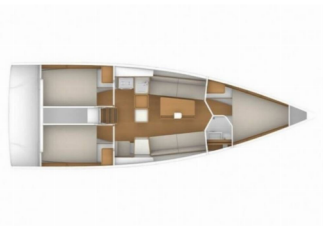

Conviva Maris D.O.O. • Paraćeva 8 • 21000 Split • Croatia

Phone: +385 91 300 2377

E-mail: info@croatia-holidays-charter.com

Web: www.croatia-holidays-charter.com