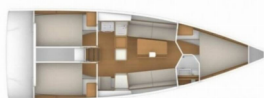

Conviva Maris D.O.O. • Paraćeva 8 • 21000 Split • Croatia

Phone: +385 91 300 2377

E-mail: info@croatia-holidays-charter.com

Web: www.croatia-holidays-charter.com