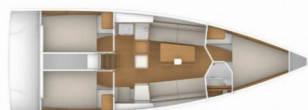

Conviva Maris D.O.O. • Paraćeva 8 • 21000 Split • Croatia

Phone: +385 91 300 2377

E-mail: info@croatia-holidays-charter.com

Web: www.croatia-holidays-charter.com