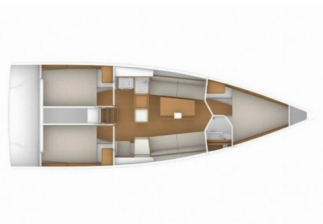

Conviva Maris D.O.O. • Paraćeva 8 • 21000 Split • Croatia

Phone: +385 91 300 2377

E-mail: info@croatia-holidays-charter.com

Web: www.croatia-holidays-charter.com