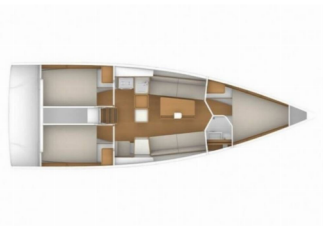

FIRST 36

February (2025)

Conviva Maris D.O.O. • Paraćeva 8 • 21000 Split • Croatia

Phone: +385 91 300 2377

E-mail: info@croatia-holidays-charter.com

Web: www.croatia-holidays-charter.com

Yacht Base	Marina Kornati, Biograd, Croatia
Yacht ID	5318
Yacht Brands	Beneteau
Yacht Name	February
Production Year	2025
Length	10.98 M
Cabins	3
Berths	6 + 2
WC	1

COMFORT: Cockpit cushions, Mosquito nets

DECK: Anchor with chain, Bathing platform, Bimini top, Boat hook, Bosun's chair (Safe seat) (boatswain's chair), Cockpit/stern, outside shower, Dinghy, Electric anchor windlass, Fenders, Mooring ropes, Removable cockpit table, Removable cockpit bench, Sprayhood