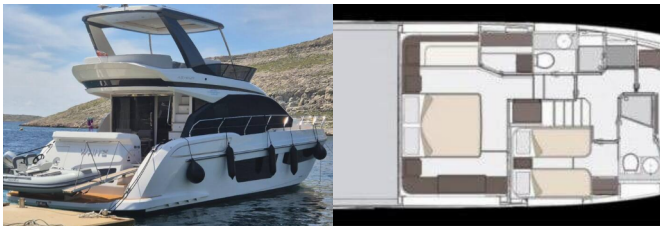

AZIMUT 53

White (2024)

Conviva Maris D.O.O. • Paraćeva 8 • 21000 Split • Croatia

Phone: +385 91 300 2377

E-mail: info@croatia-holidays-charter.com

Web: www.croatia-holidays-charter.com

Yacht Base	Marina Lav – Podstrana, Croatia
Yacht ID	5309
Yacht Brands	Azimut / Benetti Yachts
Yacht Name	White
Production Year	2024
Length	16.78 M
Cabins	3 + 1
Berths	6 + 1
Max Persons	6
WC	2 + 1

COMFORT: Fly deck with cushions and mattresses, Mosquito nets, Outside cushions, Sundeck cushions

DECK: Bow sunbathing area, Cockpit table, Diesel filter, Flybridge, Hard Top Bimini, Hydraulic gangway, Hydraulic lifting swimming platform, Mooring Cleats