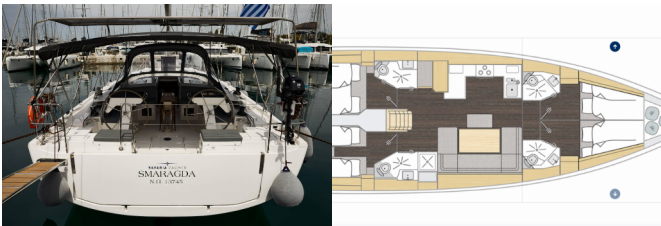

BAVARIA C46

Smaragda (2025)

Conviva Maris D.O.O. • Paraćeva 8 • 21000 Split • Croatia

Phone: +385 91 300 2377

E-mail: info@croatia-holidays-charter.com

Web: www.croatia-holidays-charter.com

Yacht Base	Athens, Alimos Marina, Greece
Yacht ID	5308
Yacht Brands	Bavaria
Yacht Name	Smaragda
Production Year	2025
Length	14.50 M
Cabins	4
Berths	8 + 1
Max Persons	9
WC	4

COMFORT: Bedlinen and towels

DECK: Anchor, Bimini top, Bosun's chair (Safe seat) (boatswain's chair), Cockpit table, Cockpit/stern, outside shower, Dinghy, Electric anchor windlass, Gangway, Outboard engine, Swimming ladder