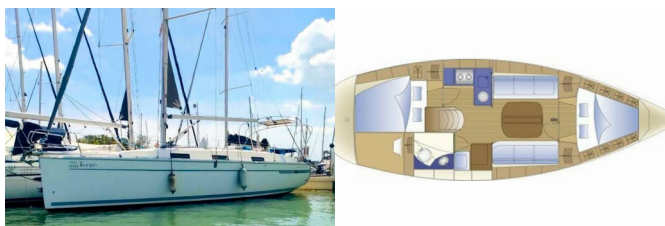

BAVARIA CRUISER 32

Big Kahuna (2011)

Conviva Maris D.O.O. • Paraćeva 8 • 21000 Split • Croatia

Phone: +385 91 300 2377

E-mail: info@croatia-holidays-charter.com

Web: www.croatia-holidays-charter.com

Yacht Base	Phuket, Yacht Haven Marina, Thailand
Yacht ID	5290
Yacht Brands	Bavaria
Yacht Name	Big Kahuna
Production Year	2011
Length	9.99 M
Cabins	2
Berths	4
Max Persons	4
WC	1

COMFORT: Bed linen, Cockpit cushions, Pillows, Sheets, Shower towels, Towels

DECK: Anchor claw, Anchor line, Anchor with chain, Bimini top, Boat hook, Cockpit table, Cockpit/stern, outside shower, Davit, Deck brush, Dinghy, Electric anchor windlass, Fenders, Fuel funnel, Impeller, V-belt, oilfilter, Jerry cans for fuel, Mooring ropes, Outboard engine, Plastic bucket, Reserve motor oil, Spare anchor (Reserve, Auxiliary anchor), Swimming ladder, Winch handles