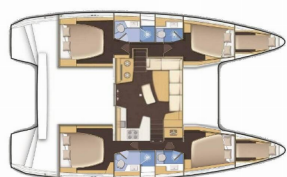

LAGOON 42

Plous (2017)

Conviva Maris D.O.O. • Paraćeva 8 • 21000 Split • Croatia

Phone: +385 91 300 2377

E-mail: info@croatia-holidays-charter.com

Web: www.croatia-holidays-charter.com

Yacht Base	Kos, Kos Marina, Greece
Yacht ID	521
Yacht Brands	Lagoon
Yacht Name	Plous
Production Year	2017
Length	12.80 M
Cabins	4 + 2
Berths	8 + 2
Max Persons	12
WC	4 + 1

COMFORT: Blankets, Cockpit cushions, Outside cushions, Pillows, Sheets, Towels

DECK: Anchor, Anchor Delta, Anchor with chain, Bimini top, Black ball, Boat hook, Cockpit table, Dinghy, Dinghy with outboard engine, Electric anchor windlass, Fenders, Gangway, Outboard engine, Spare anchor (Reserve, Auxiliary anchor), Sprayhood, Swimming ladder, Water hose, Winch handles

SAILS: Electric winch, Lazy bag, Lazy jacks

YACHT ELECTRICS: 220V socket, Air Conditioning, Battery charger, Generator, Solar panels, USB charger for mobile phone and laptop, USB sockets

PRICE AND AVAILABILITY