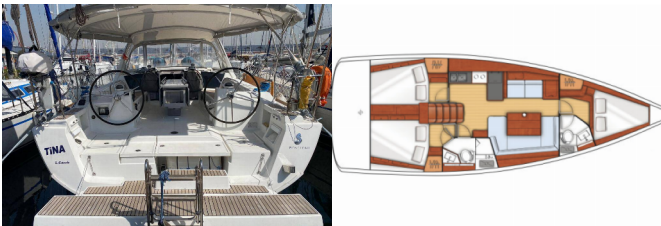

OCEANIS 41

Tina (2014)

Conviva Maris D.O.O. • Paraćeva 8 • 21000 Split • Croatia

Phone: +385 91 300 2377

E-mail: info@croatia-holidays-charter.com

Web: www.croatia-holidays-charter.com

Yacht Base	Fethiye, Ece Saray Marina Resort, Turkey
Yacht ID	5027
Yacht Brands	Beneteau
Yacht Name	Tina
Production Year	2014
Length	12.43 M
Cabins	3
Berths	6
WC	2

DECK: Bimini top, Cockpit table, Cockpit/stern, outside shower, Dinghy, Electric anchor windlass, Gangway, Main anchor, Sprayhood, Swimming ladder

ENTERTAINMENT: Radio CD player

GALLEY: Hot water, Kitchen utensils (Galley equipment, cutlery), Oven, Refrigerator, Sink, Stove

INTERIOR: Clock

NAVIGATION: Autopilot, Compass, Echosounder/Depthsounder, GPS chart plotter, Speedometer (Speed log), Wind instrument/Anemometer

SAFETY: VHF radio

YACHT ELECTRICS: Shore power cable