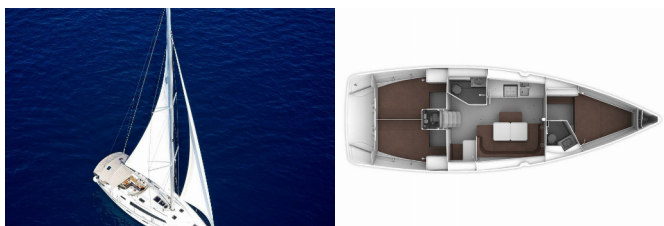

BAVARIA CRUISER 41

MH 74 (2017)

Conviva Maris D.O.O. • Paraćeva 8 • 21000 Split • Croatia

Phone: +385 91 300 2377

E-mail: info@croatia-holidays-charter.com

Web: www.croatia-holidays-charter.com

Yacht Base	Marina Hramina, Murter, Croatia
Yacht ID	502
Yacht Brands	Bavaria
Yacht Name	MH 74
Production Year	2017
Length	12.35 M
Cabins	3
Berths	6 + 1
Max Persons	7
WC	2

COMFORT: Bed linen, Blankets, Pillows, Towels

DECK: Anchor with chain, Bathing platform, Bilge pump - Mechanic, Bimini top, Boat hook, Bosun's chair (Safe seat) (boatswain's chair), Cockpit table, Cockpit/stern, outside shower, Deck brush, Dinghy, Electric anchor windlass, Fenders, Fuel funnel, Gangway, Impeller, Jerry cans for diesel, Main Deck Compass, Mooring ropes, Plastic bucket, Reserve motor oil, Sprayhood, Swimming ladder, Teak cockpit, Water hose, Winch handles