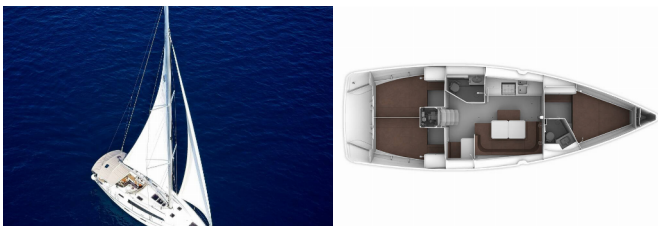

BAVARIA CRUISER 41

MH 71 (2017)

Conviva Maris D.O.O. • Paraćeva 8 • 21000 Split • Croatia

Phone: +385 91 300 2377

E-mail: info@croatia-holidays-charter.com

Web: www.croatia-holidays-charter.com

Yacht Base	Marina Hramina, Murter, Croatia
Yacht ID	499
Yacht Brands	Bavaria
Yacht Name	MH 71
Production Year	2017
Length	12.35 M
Cabins	3
Berths	6 + 1
Max Persons	7
WC	2

COMFORT: Bed linen, Blankets, Pillows, Towels

DECK: Anchor with chain, Bathing platform, Bilge pump - Mechanic, Bimini top, Boat hook, Bosun's chair (Safe seat) (boatswain's chair), Cockpit table, Cockpit/stern, outside shower, Deck brush, Dinghy, Electric anchor windlass, Fenders, Fuel funnel, Gangway, Impeller, Jerry cans for diesel, Main Deck Compass, Mooring ropes, Plastic bucket, Reserve motor oil, Sprayhood, Swimming ladder, Teak cockpit, Water hose, Winch handles