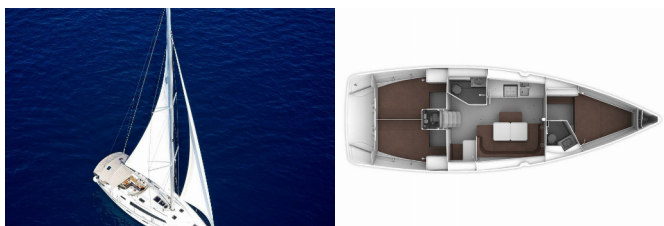

BAVARIA CRUISER 41

MH 68 (2017)

Conviva Maris D.O.O. • Paraćeva 8 • 21000 Split • Croatia

Phone: +385 91 300 2377

E-mail: info@croatia-holidays-charter.com

Web: www.croatia-holidays-charter.com

Yacht Base	Marina Hramina, Murter, Croatia
Yacht ID	496
Yacht Brands	Bavaria
Yacht Name	MH 68
Production Year	2017
Length	12.35 M
Cabins	3
Berths	6 + 1
Max Persons	7
WC	2

COMFORT: Bed linen, Blankets, Pillows, Towels

DECK: Anchor with chain, Bathing platform, Bilge pump - Mechanic, Bimini top, Boat hook, Bosun's chair (Safe seat) (boatswain's chair), Cockpit table, Cockpit/stern, outside shower, Deck brush, Dinghy, Electric anchor windlass, Fenders, Fuel funnel, Gangway, Impeller, Jerry cans for diesel, Main Deck Compass, Mooring ropes, Plastic bucket, Reserve motor oil, Sprayhood, Swimming ladder, Teak cockpit, Water hose, Winch handles