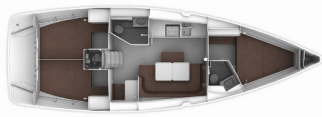

Conviva Maris D.O.O. • Paraćeva 8 • 21000 Split • Croatia

Phone: +385 91 300 2377

E-mail: info@croatia-holidays-charter.com

Web: www.croatia-holidays-charter.com