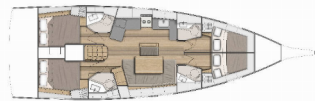

Conviva Maris D.O.O. • Paraćeva 8 • 21000 Split • Croatia

Phone: +385 91 300 2377

E-mail: info@croatia-holidays-charter.com

Web: www.croatia-holidays-charter.com