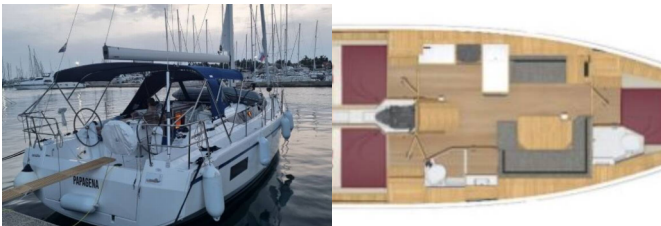

BAVARIA C38

Papagena (2024)

Conviva Maris D.O.O. • Paraćeva 8 • 21000 Split • Croatia

Phone: +385 91 300 2377

E-mail: info@croatia-holidays-charter.com

Web: www.croatia-holidays-charter.com

Yacht Base	ACI Marina Trogir, Croatia
Yacht ID	4850
Yacht Brands	Bavaria
Yacht Name	Papagena
Production Year	2024
Length	11.31 M
Cabins	3
Berths	6 + 1
Max Persons	7
WC	2

COMFORT: Bed linen, Blankets, Cockpit cushions, Pillows

DECK: Anchor swivel, Bathing platform, Bimini top, Black ball, Black conus, Boat hook, Cockpit table, Cockpit/stern, outside shower, Dinghy, Electric anchor windlass, Fenders, Gangway, Impeller, V-belt, oilfilter, Main anchor, Mooring ropes, Outboard engine, Plastic bucket, Spare anchor (Reserve, Auxiliary anchor), Sprayhood, Spring line, Swimming ladder, Water hose, Winch handles