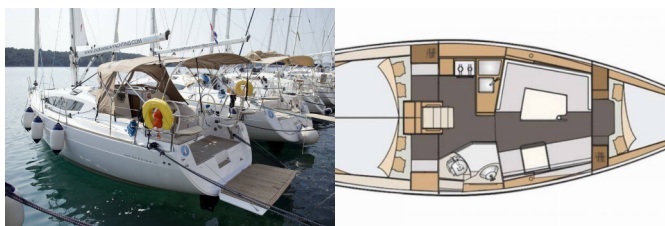

ELAN IMPRESSION 35

Essi (2017)

Conviva Maris D.O.O. • Paraćeva 8 • 21000 Split • Croatia

Phone: +385 91 300 2377

E-mail: info@croatia-holidays-charter.com

Web: www.croatia-holidays-charter.com

Yacht Base	Marina Losinj, Mali Losinj, Croatia
Yacht ID	4816
Yacht Brands	Elan Marine
Yacht Name	Essi
Production Year	2017
Length	9.99 M
Cabins	3
Berths	6 + 2
Max Persons	8
WC	1

COMFORT: Bed linen, Pillows

DECK: Anchor Delta, Bathing platform, Bimini top, Cockpit table, Cockpit/stern, outside shower, Deck lights, Dinghy, Electric anchor windlass, LED outdoor ambiance lights, Sprayhood, Teak cockpit

ENTERTAINMENT: Indoor speakers, Outdoor speakers, Radio CD player + USB

GALLEY: Gas bottles, Gas cookers, Hot water, Oven, Refrigerator, Sink

INTERIOR: Ambiental lighting

NAVIGATION: Autopilot, Compass, GPS chart plotter, Log, Speed, Depth- echo sounder, Navigation (Nautical) charts and nautical guide, Radar reflector, Wind instrument/Anemometer

SAFETY: Distress signals, Fire extinguisher, First aid kit, Life jackets, VHF radio

YACHT ELECTRICS: Battery charger, Bilge pump - Electric, Shore power cable