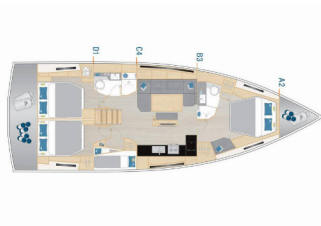

HANSE 460

Binlik Owner's (2024)

Conviva Maris D.O.O. • Paraćeva 8 • 21000 Split • Croatia

Phone: +385 91 300 2377

E-mail: info@croatia-holidays-charter.com

Web: www.croatia-holidays-charter.com

Yacht Base	Göcek/Skoepa Marina, Turkey
Yacht ID	4681
Yacht Brands	Hanse Yachts
Yacht Name	Binlik Owner's
Production Year	2024
Length	14.60 M
Cabins	4
Berths	8
Max Persons	10
WC	2

COMFORT: Cockpit cushions

DECK: Bathing platform, Bimini top, Cockpit table, Cockpit/stern, outside shower, Dinghy, Electric anchor windlass, Sprayhood, Teak cockpit

ENTERTAINMENT: Outdoor speakers, Radio CD player