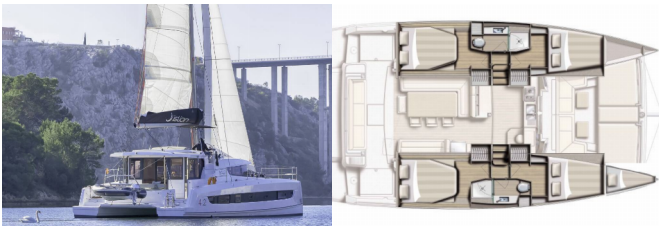

BALI 4.2

First Feeling (2024)

Conviva Maris D.O.O. • Paraćeva 8 • 21000 Split • Croatia

Phone: +385 91 300 2377

E-mail: info@croatia-holidays-charter.com

Web: www.croatia-holidays-charter.com

Yacht Base ACI Marina Skradin, Croatia

Yacht ID 4641

Yacht Brands Catana

Yacht Name First Feeling

Production Year 2024

Length 12.85 M

Cabins 4 + 1

Berths 8 + 1

Max Persons 11

WC 4 + 1

COMFORT: Bedlinen and towels, Blankets, Cockpit cushions

DECK: Anchor, Bimini Top - Mini, Black ball, Black conus, Bosun's chair (Safe seat) (boatswain's chair), Cockpit grill, Cockpit table, Dinghy with outboard engine, Electric anchor windlass, Fenders, Flybridge, Gangway, Hard Top Bimini, Sprayhood, Swimming ladder, Winch handles

ENTERTAINMENT: Fusion radio, Outdoor speakers, Stand up paddle (SUP) - FREE, Wi-Fi Internet

GALLEY: Coffee machine, Freezer, Gas bottles, Kitchen utensils (Galley equipment, cutlery), Stove

INTERIOR: Convertible table in salon, Electric toilet

NAVIGATION: Autopilot, Binoculars, GPS chart plotter, Log, Speed, Depth- echo sounder, Radar reflector, Wind/speed/depth instruments

SAFETY: Distress flare box, Emergency tiller, Fire extinguisher, First aid kit, Flags QNC, Floating light, Fog horn, Horseshoe lifebuoy, Life belts (Safety harness), Life jacket (children), Life jackets, Liferaft, Repair kit, Set of tools, Torch, VHF radio, Wire (shroud) cutter

SAILS: Electric winch, Lazy bag, Lazy jacks

YACHT ELECTRICS: 220V socket, Air Conditioning, Battery charger, Generator, Inverter, Shore power cable, Solar panels, Watermaker - desalinator