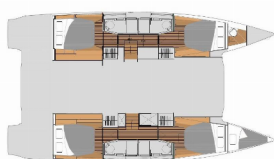

Conviva Maris D.O.O. • Paraćeva 8 • 21000 Split • Croatia

Phone: +385 91 300 2377

E-mail: info@croatia-holidays-charter.com

Web: www.croatia-holidays-charter.com