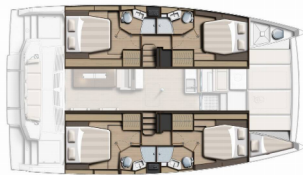

Conviva Maris D.O.O. • Paraćeva 8 • 21000 Split • Croatia

Phone: +385 91 300 2377

E-mail: info@croatia-holidays-charter.com

Web: www.croatia-holidays-charter.com