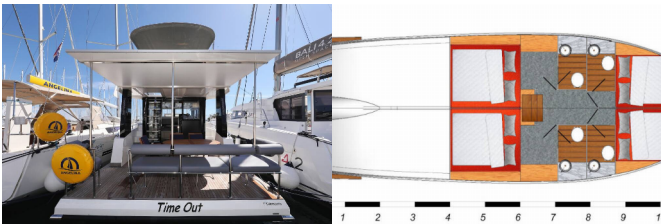

SEAMASTER 45

Time Out (2024)

Conviva Maris D.O.O. • Paraćeva 8 • 21000 Split • Croatia

Phone: +385 91 300 2377

E-mail: info@croatia-holidays-charter.com

Web: www.croatia-holidays-charter.com

Yacht Base Sukosan, D-Marin Dalmacija
Marina, Croatia

Yacht ID 4557

Yacht Brands Cobra Yachts

Yacht Name Time Out

Production Year 2024

Length 13.50 M

Cabins 4

Berths 8 + 2

WC 4

COMFORT: Bed linen, Pillows

DECK: Bathing platform, Bilge pump - Mechanic, Bimini top, Boat hook, Cockpit table, Cockpit/stern, outside shower, Dinghy, Electric anchor windlass, Fenders, Gangway, Main anchor, Mooring ropes, Spare anchor (Reserve, Auxiliary anchor), Swimming ladder, Water hose

ENTERTAINMENT: Outdoor speakers, Radio, Wi-Fi Internet

GALLEY: Electrical kettle, Gas bottles, Gas cookers, Kitchen utensils (Galley equipment, cutlery), Moka pot, Refrigerator, Sink

INTERIOR: Convertible table, Duvet cover, Electric toilet

NAVIGATION: Autopilot, Binoculars, Bow thruster, Compass, Divider, nautic chart, GPS chart plotter, Hand bearing compass, Navigation (Nautical) charts and nautical guide, Navigation set, Navigation/position Lights, Radar reflector

SAFETY: Black Water Tank, Distress flare box, Fire extinguisher, First aid kit, Flashlight, Fog horn, Horseshoe lifebuoy, Life belts (Safety harness), Life jackets, Liferaft, Repair kit, VHF radio

YACHT ELECTRICS: 220V socket, Air Conditioning, Battery charger, Bilge pump - Electric, Heating, Pump, Service batteries, Shore connection 220 V, Solar panels, USB sockets