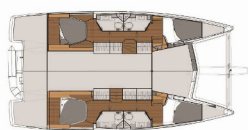

Conviva Maris D.O.O. • Paraćeva 8 • 21000 Split • Croatia

Phone: +385 91 300 2377

E-mail: info@croatia-holidays-charter.com

Web: www.croatia-holidays-charter.com