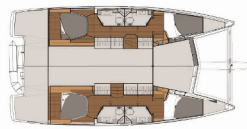

Conviva Maris D.O.O. • Paraćeva 8 • 21000 Split • Croatia

Phone: +385 91 300 2377

E-mail: info@croatia-holidays-charter.com

Web: www.croatia-holidays-charter.com