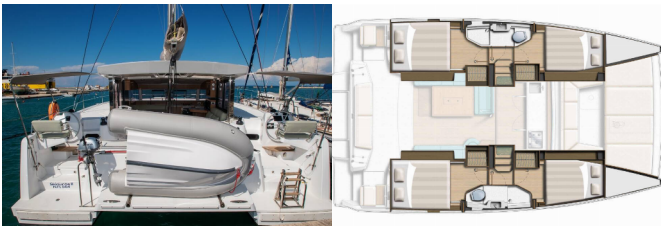

**Yacht Base** Lefkada, Nydri, Armonia Hotel, Greece

**Yacht ID** 4506

**Yacht Brands** Catana

**Yacht Name** Skiouros II

**Production Year** 2024

**Length** 12.08 M

**Cabins** 4

**Berths** 8

**Max Persons** 8

**WC** 2

**COMFORT:** Cockpit cushions

**DECK:** Bimini top, Cockpit table, Cockpit/stern, outside shower, Davit, Dinghy, Electric anchor windlass, Outboard engine, Swimming ladder

**ENTERTAINMENT:** Outdoor speakers, Snorkeling equipment