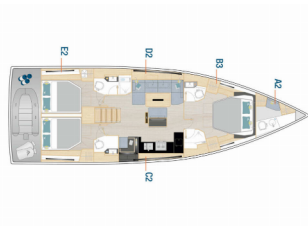

HANSE 510

Ocean Phoenix - OW (2024)

Conviva Maris D.O.O. • Paraćeva 8 • 21000 Split • Croatia

Phone: +385 91 300 2377

E-mail: info@croatia-holidays-charter.com

Web: www.croatia-holidays-charter.com

Yacht Base	Marina Mandalina, Sibenik, Croatia
Yacht ID	4442
Yacht Brands	Hanse Yachts
Yacht Name	Ocean Phoenix – OW
Production Year	2024
Length	15.97 M
Cabins	3 + 1
Berths	6 + 2 + 1
Max Persons	9
WC	3 + 1

COMFORT: Bed linen, Cockpit cushions, Sundeck cushions

DECK: Bathing platform, Cockpit fridge, Cockpit table, Cockpit/stern, outside shower, Dinghy, Grill/Barbecue/Plancha, Hard Top Bimini, Hydraulic lifting swimming platform, Smart tender system, Sprayhood, Teak cockpit, Teak deck