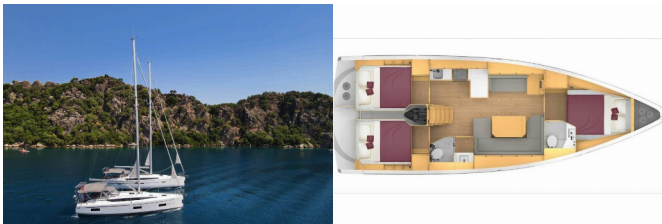

<b>Yacht Base</b>	Marmaris, Albatros Marina, Turkey
<b>Yacht ID</b>	4437
<b>Yacht Brands</b>	Bavaria
<b>Yacht Name</b>	Sorores
<b>Production Year</b>	2024
<b>Length</b>	12.40 M
<b>Cabins</b>	3
<b>Berths</b>	6
<b>WC</b>	2

**COMFORT:** Mosquito nets

**DECK:** Anchor with chain, Bathing platform, Bimini top, Cockpit table, Cockpit/stern, outside shower, Electric anchor windlass, Fenders, Mooring Cleats, Mooring ropes, Set for steerman (helmsman's chair), Sprayhood, Teak seats in cockpit