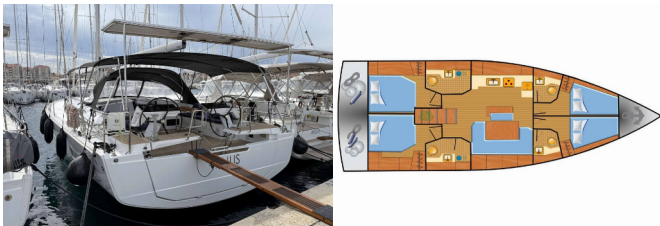

HANSE 460

Venus (2024)

Conviva Maris D.O.O. • Paraćeva 8 • 21000 Split • Croatia

Phone: +385 91 300 2377

E-mail: info@croatia-holidays-charter.com

Web: www.croatia-holidays-charter.com

Yacht Base	Marina Kornati, Biograd, Croatia
Yacht ID	4426
Yacht Brands	Hanse Yachts
Yacht Name	Venus
Production Year	2024
Length	14.60 M
Cabins	4
Berths	8 + 1
Max Persons	9
WC	4

ADDITIONAL: Flag

COMFORT: Cockpit cushions

DECK: Bathing platform, Bimini top, Boat hook, Bosun's chair (Safe seat) (boatswain's chair), Cockpit table, Cockpit/stern, outside shower, Deck brush, Dinghy, Electric anchor windlass, Fenders, Gangway, Mooring ropes, Pulpit seat, Sailor's knife, Sprayhood, Swimming ladder, Teak cockpit

SAILS: Electric halyard winch, Electric winch, Lazy bag, Lazy jacks, Main sheet winches

YACHT ELECTRICS: Adapter, Battery charger, Bilge pump - Electric, Converter 220V/12V, Heating, Inverter, Plug 220V, 12 V, Shore power connection, Solar panels, USB sockets