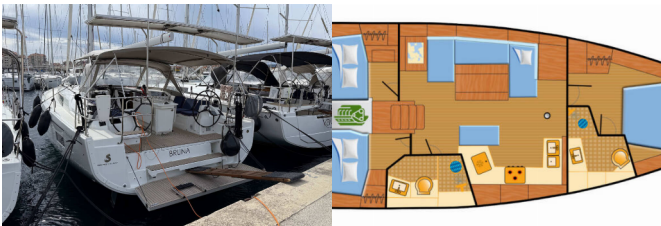

OCEANIS 40.1

Bruna (2024)

Conviva Maris D.O.O. • Paraćeva 8 • 21000 Split • Croatia

Phone: +385 91 300 2377

E-mail: info@croatia-holidays-charter.com

Web: www.croatia-holidays-charter.com

Yacht Base Marina Kornati, Biograd, Croatia

Yacht ID 4388

Yacht Brands Beneteau

Yacht Name Bruna

Production Year 2024

Length 12.87 M

Cabins 3

Berths 6 + 2

Max Persons 8

WC 2

ADDITIONAL: Flag

COMFORT: Cockpit cushions, Mosquito nets

DECK: Anchor, Anchor winch remote control, Anchor with chain, Bathing platform, Bimini top, Boat hook, Bosun's chair (Safe seat) (boatswain's chair), Cockpit table, Cockpit/stern, outside shower, Deck brush, Dinghy, Electric anchor windlass, Fenders, Gangway, Main anchor, Mooring ropes, Sailor's knife, Sprayhood, Swimming ladder, Teak cockpit

ENTERTAINMENT: Fusion radio, FUSION sound system, Indoor speakers, Outdoor speakers, Radio, TV, Wireless Internet Router

GALLEY: Freshwater treatment plant, Gas cookers, Kitchen utensils (Galley equipment, cutlery), Pressurized water system, Sink, Wine glasses

INTERIOR: Barometer, Electric fans in cabins, Electric toilet, Indirect lighting in cabins and salon, LED lights, Lowerable salon table, Safe

NAVIGATION: AIS, Autopilot, Binoculars, Bow thruster, Compass, Composite steering wheels, GPS chart plotter - cockpit, Hand bearing compass, LED Navigation lights, Log, Speed, Depth- echo sounder, Nautical charts, Navigation/position Lights, Triangles, Windex

SAFETY: Distress signals, Emergency tiller, Extra water tank, Fire axe, Fire extinguisher, First aid kit, Flashlight, Fog horn, Horseshoe lifebuoy, Inflatable life raft, Life belts (Safety harness), Life buoy + Flashing light, Lifelines, Set of tools, Torch, VHF radio, Wire (shroud) cutter

SAILS: Gennaker-device, Genoa sheet winches

YACHT ELECTRICS: 12V Socket, 220V socket, Adapter, Battery charger, Bilge pump - Electric, Converter 220V/12V, Heating, Inverter, Shore power connection, Solar panels, USB sockets