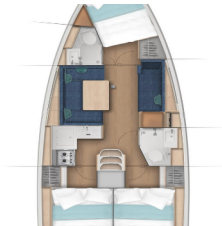

Conviva Maris D.O.O. • Paraćeva 8 • 21000 Split • Croatia

Phone: +385 91 300 2377

E-mail: info@croatia-holidays-charter.com

Web: www.croatia-holidays-charter.com