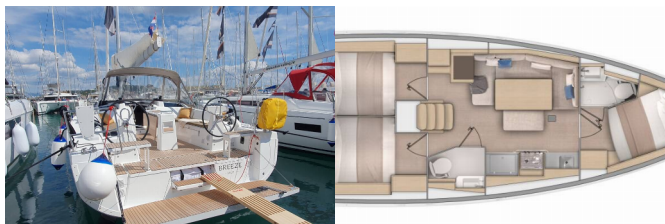

<b>Yacht Base</b>	ACI Marina Split, Croatia
<b>Yacht ID</b>	4324
<b>Yacht Brands</b>	Beneteau
<b>Yacht Name</b>	Breeze
<b>Production Year</b>	2024
<b>Length</b>	11.93 M
<b>Cabins</b>	3
<b>Berths</b>	6 + 2
<b>WC</b>	2

**COMFORT:** Bed linen, Cockpit cushions, Mosquito nets, Towels

**DECK:** Anchor, Bathing platform, Bilge pump - Mechanic, Bimini top, Boat hook, Bosun's chair (Safe seat) (boatswain's chair), Cockpit table, Cockpit/stern, outside shower, Dinghy, Electric anchor windlass, Fenders, Gangway, Round/globular fender, Spare anchor (Reserve, Auxiliary anchor), Sprayhood, Teak seats in cockpit