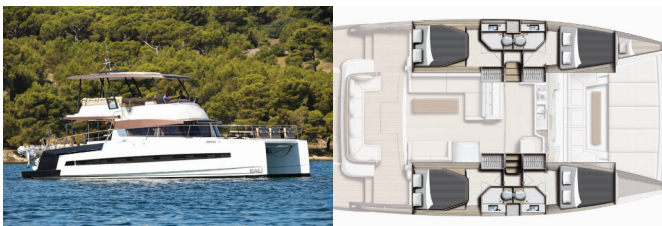

<b>Yacht Base</b>	Sukosan, D-Marin Dalmacija Marina, Croatia
<b>Yacht ID</b>	4282
<b>Yacht Brands</b>	Catana
<b>Yacht Name</b>	Sierra
<b>Production Year</b>	2020
<b>Length</b>	12.93 M
<b>Cabins</b>	4 + 1
<b>Berths</b>	8 + 1 + 1
<b>Max Persons</b>	12
<b>WC</b>	4

**COMFORT:** Blankets, Cockpit cushions, Pillows, Sun mattresses

**DECK:** Anchor, Bathing platform, Bimini top, Cockpit table, Cockpit/stern, outside shower, Dinghy, Electric anchor windlass, Floating rope, Grill/Barbecue/Plancha, Main anchor, Swimming ladder