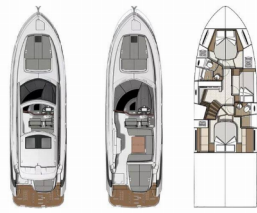

GRAN TURISMO 45

Holly Four (2024)

Conviva Maris D.O.O. • Paraćeva 8 • 21000 Split • Croatia

Phone: +385 91 300 2377

E-mail: info@croatia-holidays-charter.com

Web: www.croatia-holidays-charter.com

| | |
|------------------------|------------------------------------|
| Yacht Base | Marina Mandalina, Sibenik, Croatia |
| Yacht ID | 4230 |
| Yacht Brands | Beneteau |
| Yacht Name | Holly Four |
| Production Year | 2024 |
| Length | 14.78 M |
| Cabins | 3 |
| Berths | 6 |
| Max Persons | 6 |
| WC | 2 |

COMFORT: Cockpit cushions

DECK: Anchor line, Anchor swivel, Black ball, Black conus, Boat hook, Canister for water, Cockpit full tent, Cockpit grill, Cockpit table with light, Cockpit/stern, outside shower, Dinghy (byboat) pump, Dinghy with outboard engine, Electric anchor windlass, Fenders, Foredeck sunbathing area, Gangway, Main anchor, Mooring ropes, Plastic bucket, Remote control for anchor winch with chain counter at helm, Repair box for dinghy, Round/globular fender, Spare anchor (Reserve, Auxiliary anchor), Spotlight / Headlights, Spring line, Water hose