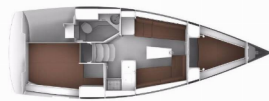

Conviva Maris D.O.O. • Paraćeva 8 • 21000 Split • Croatia

Phone: +385 91 300 2377

E-mail: info@croatia-holidays-charter.com

Web: www.croatia-holidays-charter.com