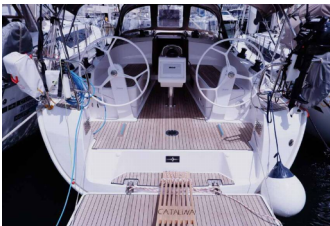

Conviva Maris D.O.O. • Paraćeva 8 • 21000 Split • Croatia

Phone: +385 91 300 2377

E-mail: info@croatia-holidays-charter.com

Web: www.croatia-holidays-charter.com